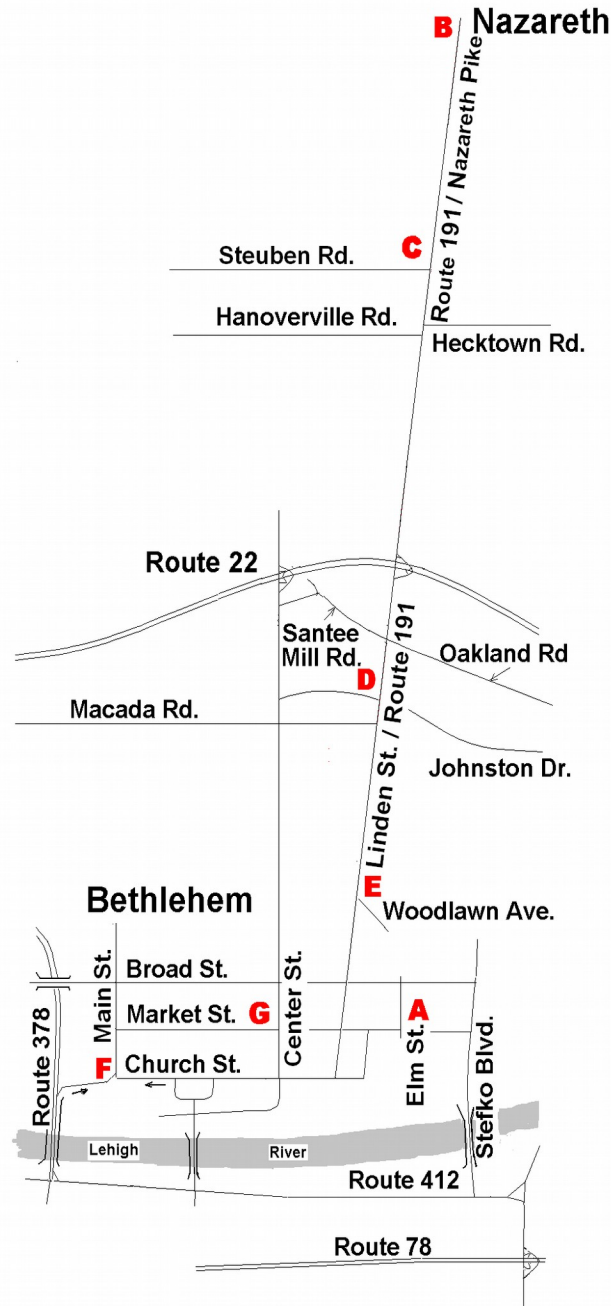

55th Annual Nazareth to Bethlehem

Christmas Peace

Pilgrimage

Saturday, December 13, 2014

Walk the Road of Peace

For over 50 years people dedicated to peace have been gathering in Pennsylvania to walk the 10 miles from Nazareth to Bethlehem on the second Saturday of December. The Peace Pilgrimage, symbolic of the journey of Mary and Joseph, provides all of us, those who walk, those who pass us on the highway, and those who read about the walk, with an opportunity to consider the true meaning of Christmas. The sight of 200 pilgrims walking with stars and peace signs inspires us to focus on the need for Peace on Earth. Consider walking with your family and/or friends. If you are concerned about your ability to complete the full 10 miles, frequent rest stops and relief transportation are available.

Schedule

Participants will meet in the parking lot at 520 E. Broad Street, Bethlehem (corner of Broad & Elm) before 11:00 AM. Buses will transport pilgrims to Nazareth Moravian Church on Center Square.

A 10:45 am	Buses begin loading 520 E. Broad Street (Bechtel Building, Bethlehem), for Nazareth
B 12:00 n	Pilgrimage begins at Moravian Church, Nazareth LUNCH NOT PROVIDED
C 1:30 pm	Rest stop, Trinity Lutheran Church, on Rt. 191 just north of Steuben Rd.
D 2:45 pm	Rest Stop, First Baptist Church, on Rt. 191 between Oakland Rd. and Johnston Dr.
E 3:45 pm	Light Candles at First Church of the Nazarene, 1500 Linden St., Bethlehem
F 4:45 pm	Singing Christmas Carols at Central Moravian Church steps
G 5:30 pm	Simple Supper and Program at Christ United Church of Christ, Market & Center Streets